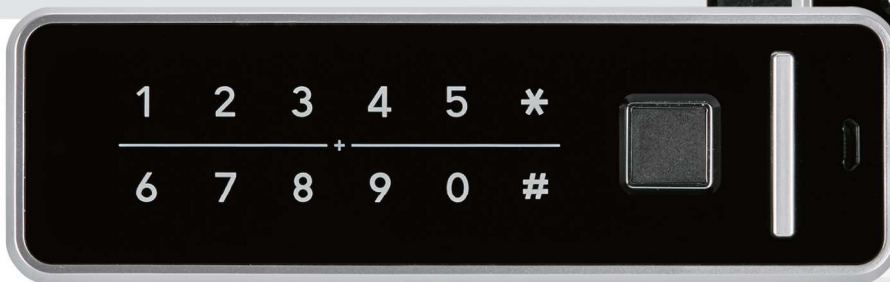

- 지문인식 기능으로 간편한 사용
Conveniency & reliability by fingerprint lock
- 돌출부가 적은 매립형 제품
None protruding design
- 키 분실로 인한 도난 위험이 없음
Free from key loss

KDF1000C

KDF1000D

Model	KDF1000C	KDF1000D
Feature	Cabinet type	Drawer type
Color	Black / White	
Door thickness	18T-23T	
Key type	Fingerprint / Password / RF Card (MIFARE)	
Material	Heat resistant ABS / PC / Stainlesssteel / Acetal	
Power	AA alkaline battery × 3	AA alkaline battery × 4
Rear size (mm)	65.5 × 126.5 × 21.5	-
Front size (mm)	40 × 127.5 × 4.52(21.5)	

사용이 간편한 패스워드형 전자락카키

- 키 분실 걱정 없는 간편 패스워드식 락카키
One time or Permanent code convertible
- 일회용 4자리 비밀번호 모드 지원
Simple 4 digit one-time code
- 키 분실로 인한 도난 위험이 없음
Free from key loss

KD100S

KD100
Classic

Model	KD100S	KD100Classic
Feature	Cabinet use including handle function	
Color	Black / White / Gold	
Door thickness	15T-20T	
Key type	Password / iB Chip	
Material	Heat resistant ABS / Acetal / Silicon	Heat resistant ABS / Acetal
Power	AA alkaline battery × 3	
Rear size (mm)	65.5 × 126.5 × 21.5	
Front size (mm)	49.5 × 110.5 × 15.5	57 × 113 × 20

사무가구용 매립형 전자락카키

- 사무함용·서랍용 가구에 맞는 2가지 시건 방식 지원
Dual types support for furniture type
- 사무가구에 어울리는 심플한 디자인
Elegant & simple design for office furniture
- 돌출부가 적은 매립형 제품
None protruding design

Model	KD500C	KD900B	KD500D	KD800B
Feature	Cabinet type		Drawer type	
Color	Black	Silver	Black	Silver
Door thickness	18T-23T			
Guest key	Password / RF Card (KD500series : MIFARE/ KD800B, KD900B : EM)			
Material	Heat resistant ABS / PC / Stainlesssteel / Acetal			
Power	AA alkaline battery × 3		AA alkaline battery × 4	
Rear size (mm)	65.5 × 126.5 × 21.5		-	
Front size (mm)	39 × 104 × 4(17)	45.5 × 100.5 × 5.5(22.5)	39 × 104 × 4(17)	45.5 × 100.5 × 5.5(22.5)